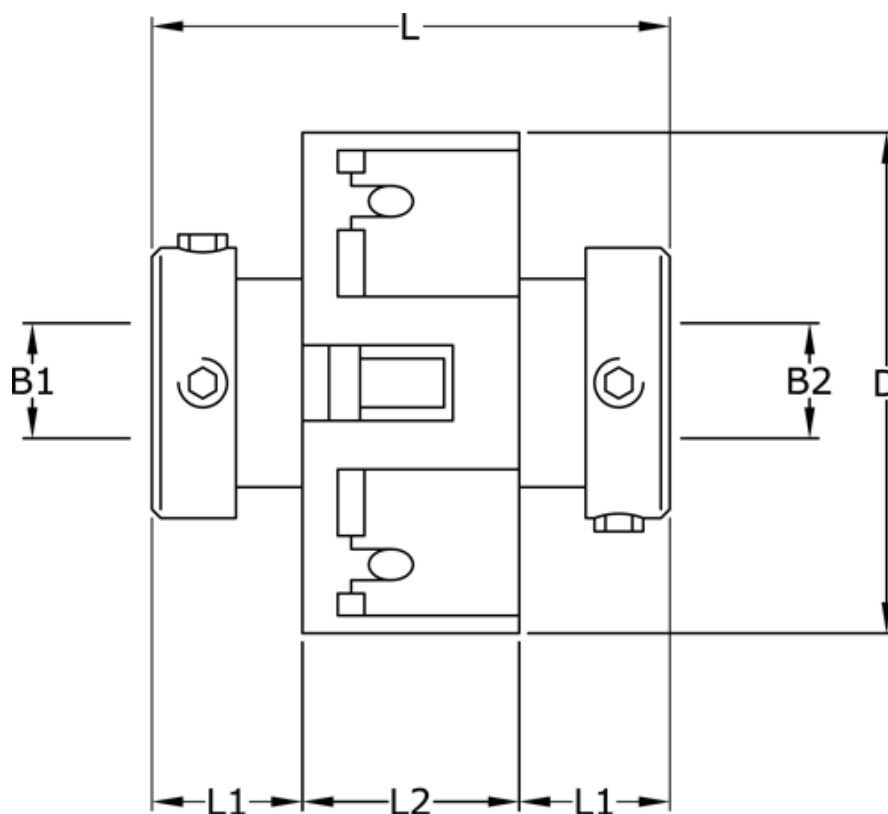

Article number: 3322203703845

Description: Uni-Lat Coupling size 203.70.38.45  
set screw hub, bore 14/18 mm

## Measures

B1	= 14
B2	= 18
D	= 70
L	= 74.0
L1	= 28.5
L2	= 17.0
Screw	= M6